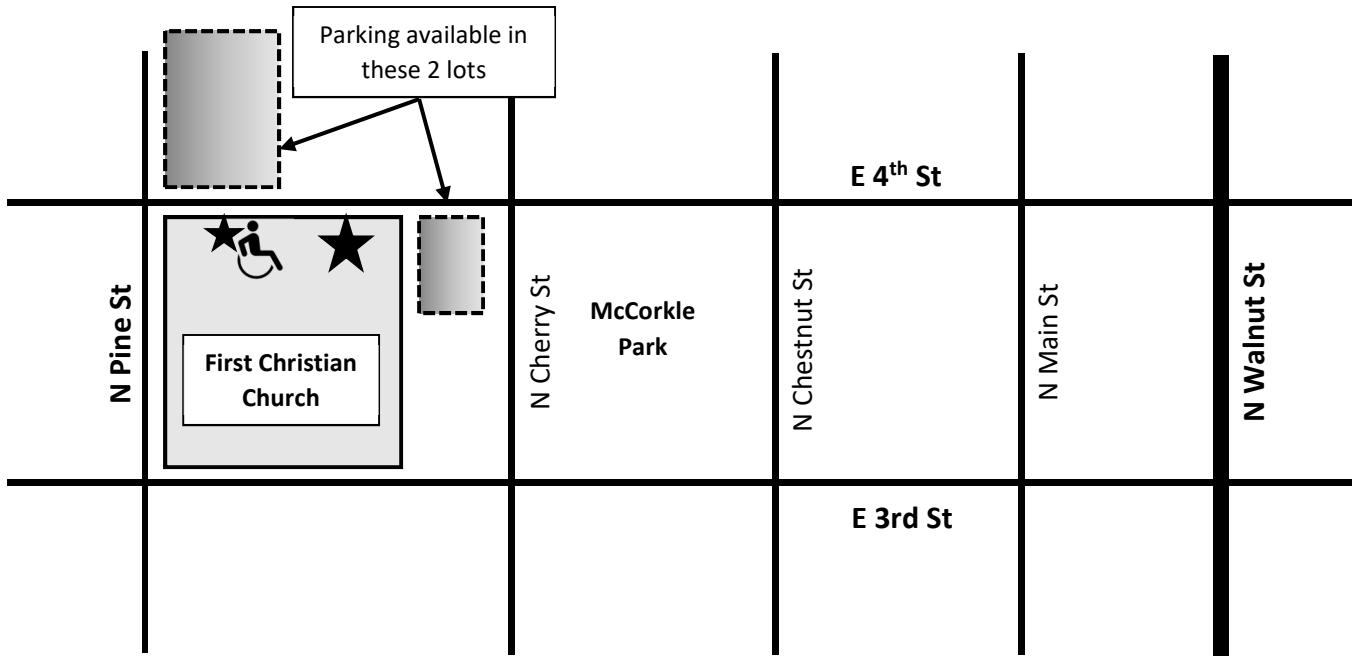

Driving & Parking Directions
Trinity Professional Counseling Services, LLC
318 N. Pine Street Cameron, MO 64429

- Trinity Professional Counseling Services is located inside of First Christian Church of Cameron.
- When you arrive, park in the parking lot across the street on the corner of Pine and 4th street OR behind (east side of) the building.
- The main entrance for Trinity Professional Counseling Services is the doors on the far left as you face the 4th Street side of the building. For a fully handicap accessible entrance, use the middle set of doors.*

*If you need to use the handicap entrance, please let me know in advance. Otherwise these doors will typically be locked for security reasons.